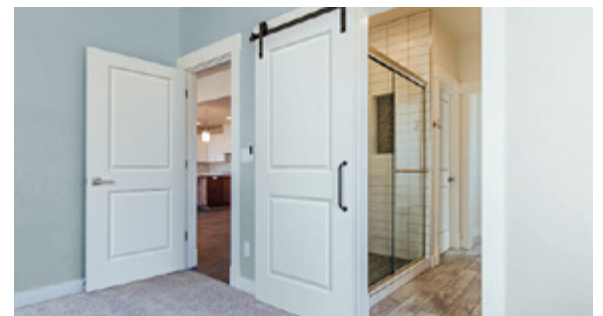

4. Hollow or Solid Core

5. Fire Rated/Non-Rated

Door Specifications

	Door	Manufacturer	Hollow Core	Solid Core	Bifold
Flat Panels	1. Mercer	Lynden Doors	X	X	X
	2. Whitman	Lynden Doors	X	X	X
	3. Aberdeen	Lynden Doors	X	X	X
	4. Yarrow	Lynden Doors		X	X
	5. Winthrop	Lynden Doors	X	X	X
	6. Alki	Lynden Doors	X	X	
Raised Panels	7. Kingston	Lynden Doors	X	X	X
	8. Rosario	Lynden Doors	X	X	X
	9. Columbia (Smooth)	Lynden Doors	X	X	X
	10. Bonneville (Textured)	Lynden Doors	X		X
Wood Doors	11. Plain Sliced Oak Flush	Lynden Doors	X	X	X
	12. U.L. Birch Flush (Rotary Cut)	Lynden Doors	X	X	X
	13. Poplar 620 Full Lite	Woodgrain Millwork			
	14. Poplar 625/627	Woodgrain Millwork			