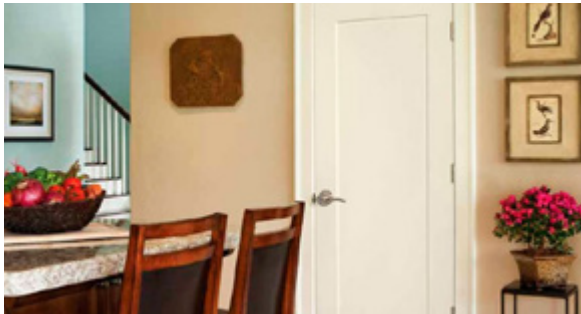

Stile & Rail	Glass	Paintable	Stain	20-Min Fire Rating
		X		X
		X		X
		X		X
		X		
		X		
		X		X
		X		X
		X		X
		X		
		X		
			X	X
			X	X
X	X		X	
X	X		X